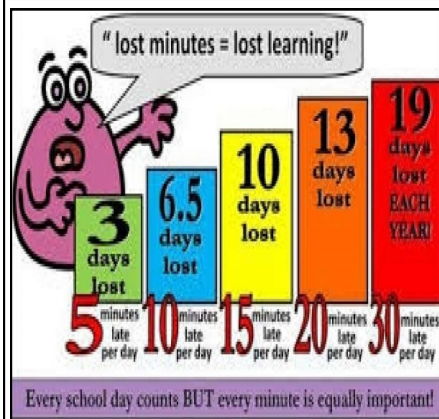

learning as it consolidates the work they are doing in school. The children have made so much progress this year and we are finally seeing the gaps caused by COVID lockdowns narrowing. We also have the fantastic summer fair to look forward to on Saturday 16 July 2022—more details will be sent out soon.

Staff Changes

As you were made aware last week via a letter emailed to you all, Ms McAuliffe and Ms Breen will be leaving on Friday 29 April. I would like to take this opportunity to thank them both very much for all of their hard work and dedication to Ark Globe. We wish them well in their new jobs but we know that our pupils and staff will miss them very much!

Punctuality to School

Thank you very much to all of our parents who ensure their child is in school on time every day. However, we are still seeing too many pupils arrive after the gates have closed. Every day at 8:30am, our pupils have their morning work which they must complete and often these are test style questions. For our younger pupils, they have rapid work in Phonics.

Please can I remind you that all pupils must be here by **8:30am**—it is very disruptive if pupils arrive late and once all the children are settled.

Diary Dates 2021–2022

Monday 2 May	Bank holiday—Ark Globe closed
Friday 6 May	Class Photos
Monday 9 May to Thursday 12 May	Year 6 SATS week
Monday 16 May to Friday 20 May	Year 2 Assessment week
Monday 6 June to Friday 10 June	Year 1 Phonic Screening Check week
Monday 20 June to Wednesday 22 June	Year 4 Multiplication Check
Friday 1 July 2022	INSET day—Ark Globe closed
Monday 4 July 2022	Bank Holiday—Ark Globe closed
Saturday 16 July 2022	Ark Globe Summer Fair
Thursday 21 July 2022	Year 6 Graduation—9:15am